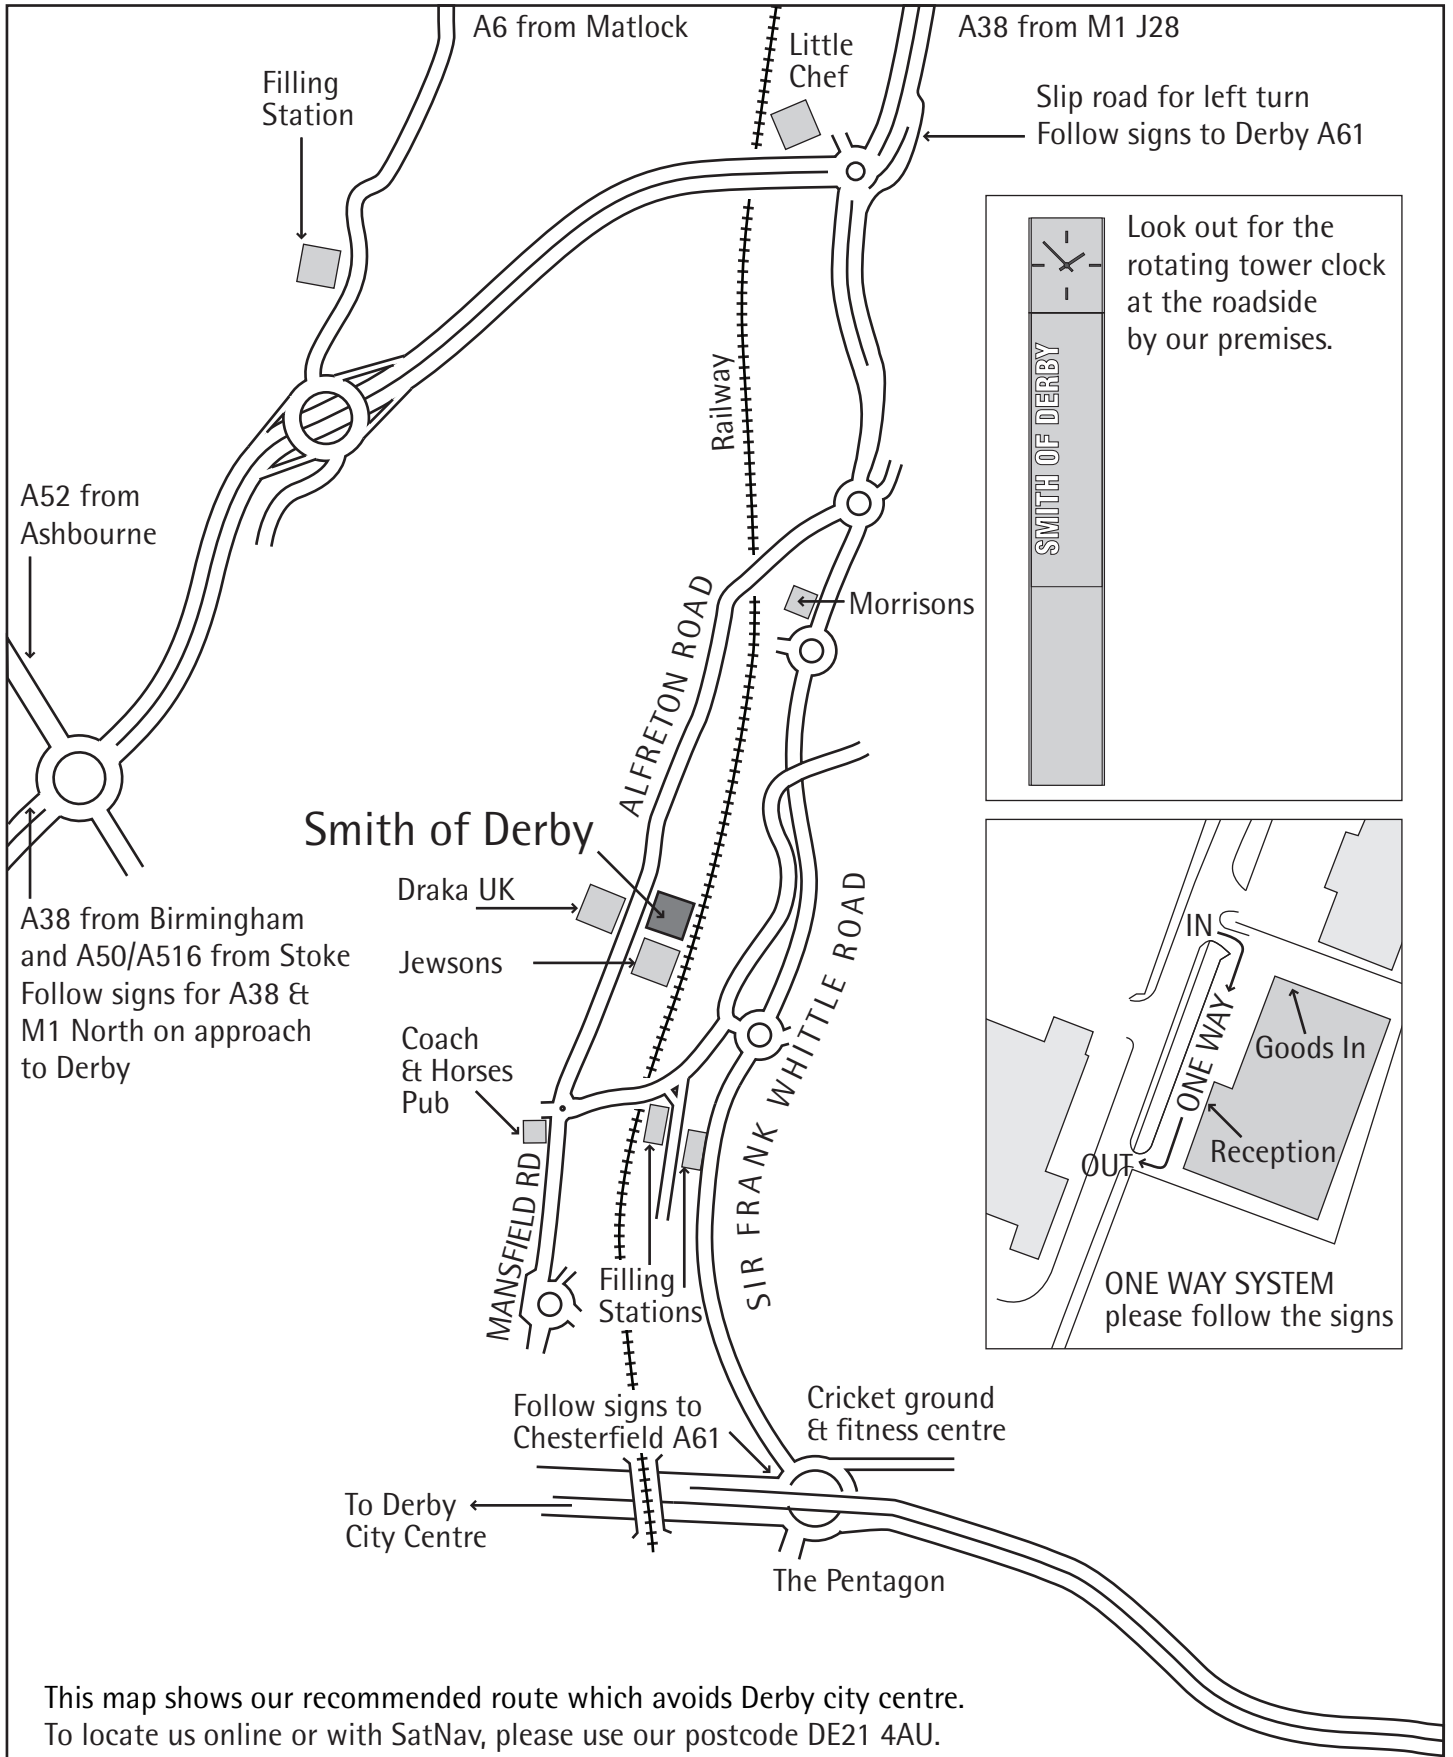

# HEAD OFFICE LOCATION MAP

This map shows our recommended route which avoids Derby city centre. To locate us online or with SatNav, please use our postcode DE21 4AU. Please be aware that SatNav systems may set the route and destination slightly differently. Look out for the rotating tower clock at the roadside by our premises.

A52 from M1 J25